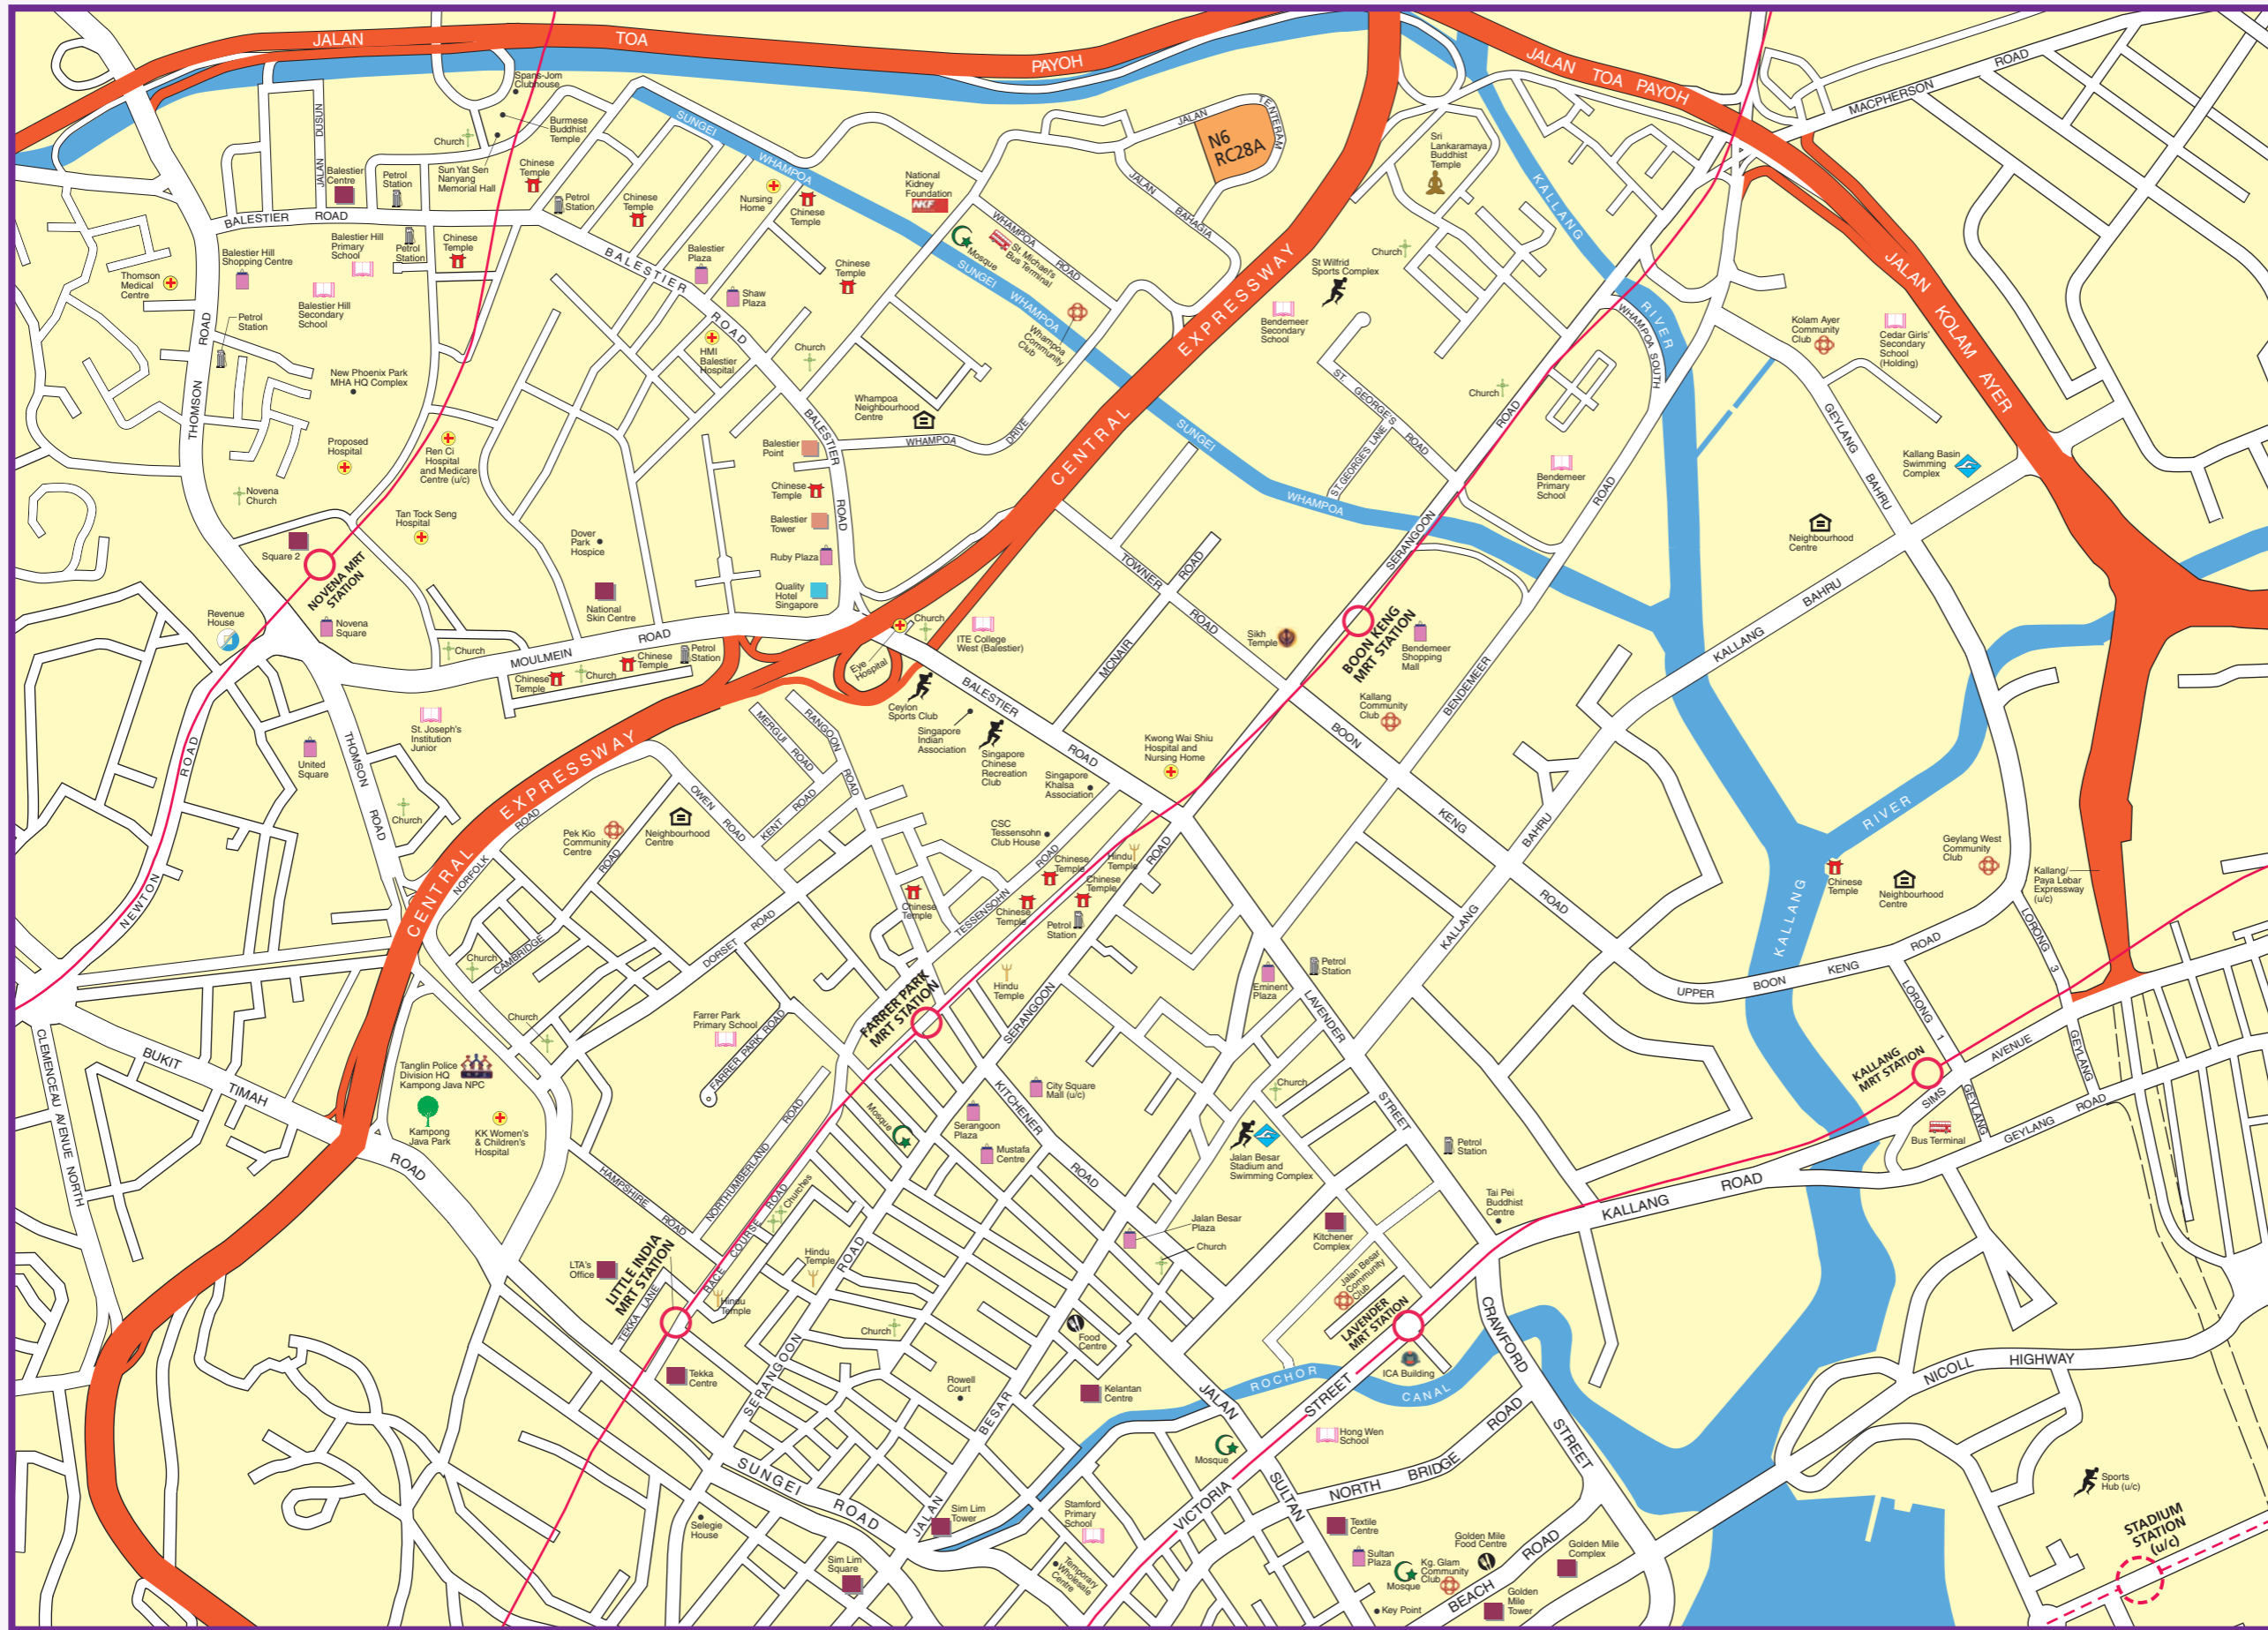

KALLANG/WHAMPOA Town Map

LEGEND:

- Contract with Standard Flats
- MRT Line & Station
- MRT Line & Station (u/c)
- (u/c) Under Construction

The information contained herein is subject to change at any time without notice and cannot form part of an offer or contract. The proposed facilities and their locations as shown are only estimates. The implementation of the facilities is subject to review by the Government or competent authorities. While reasonable care has been taken in providing this information, HDB shall not be responsible in any way for any damage or loss suffered by any person whether directly or indirectly as a result of reliance on the said information or as a result of any error or omission therein.